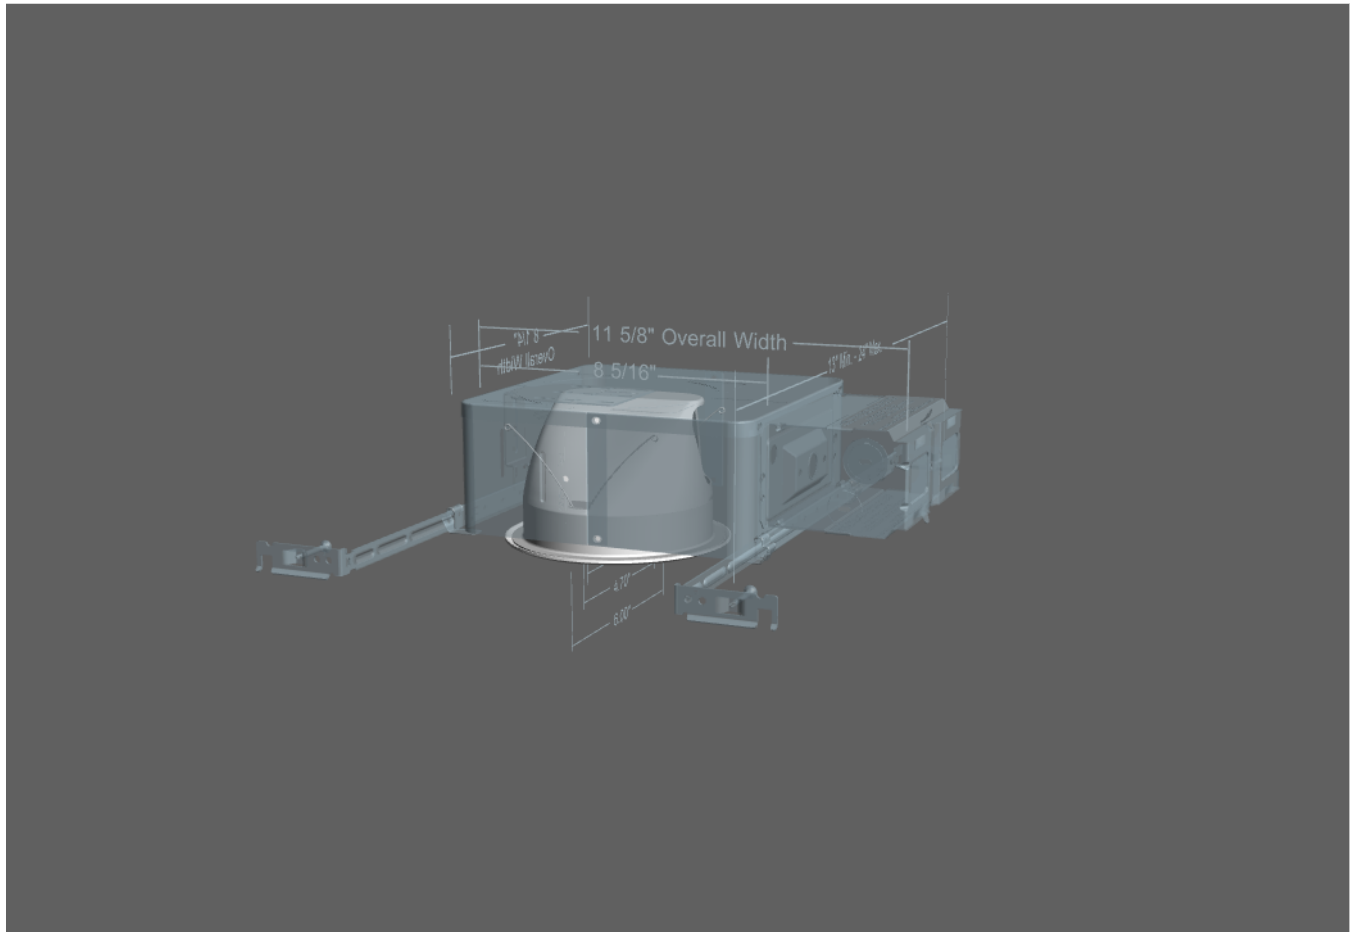

5" Round Horizontal Lensed Slope/Wall Wash, CFL, Reflector Trim

3 Dimensional Supplement

For complete details please see specification sheet

Click on the image below to launch the Acrobat 3D toolbar. Once the toolbar appears make a selection and begin exploring the three-dimensional model.

Adobe Reader 7.0 or above is required to fully utilize Lightolier's 3D PDF file. You can download the latest free Adobe Reader at www.adobe.com.

Complete Fixture consists of Frame-In Kit and Reflector Trim. Select each separately.

Xceed Compact Fluorescent Lensed Round Reflector Trims

Slope/Wall Washer

1050RNSLWWB
White Baffle with White Flange

1050RNSLWCDW
Clear Diffuse with White Flange

1050RNSLWCDP
Clear Diffuse with Clear Diffuse Flange

1050RNSLWWDW
Warm Diffuse with White Flange

1050RNSLWWDW
Warm Diffuse with Warm Diffuse Flange

Compatible Xceed Frame-In Kits (See Individual Frame-In Kit Specification Sheets)

Catalog No.	Installation Type	Lamping
1050RN13ES*	IC Airseal® 120v	13w Triple
1050RN18ES*	IC Airseal® 120v	18w Triple
1050RN26ES*	IC Airseal® 120v	26w Triple
1050DRN26ES*	IC Airseal® Energy Star® Dimming 120V	26w Triple